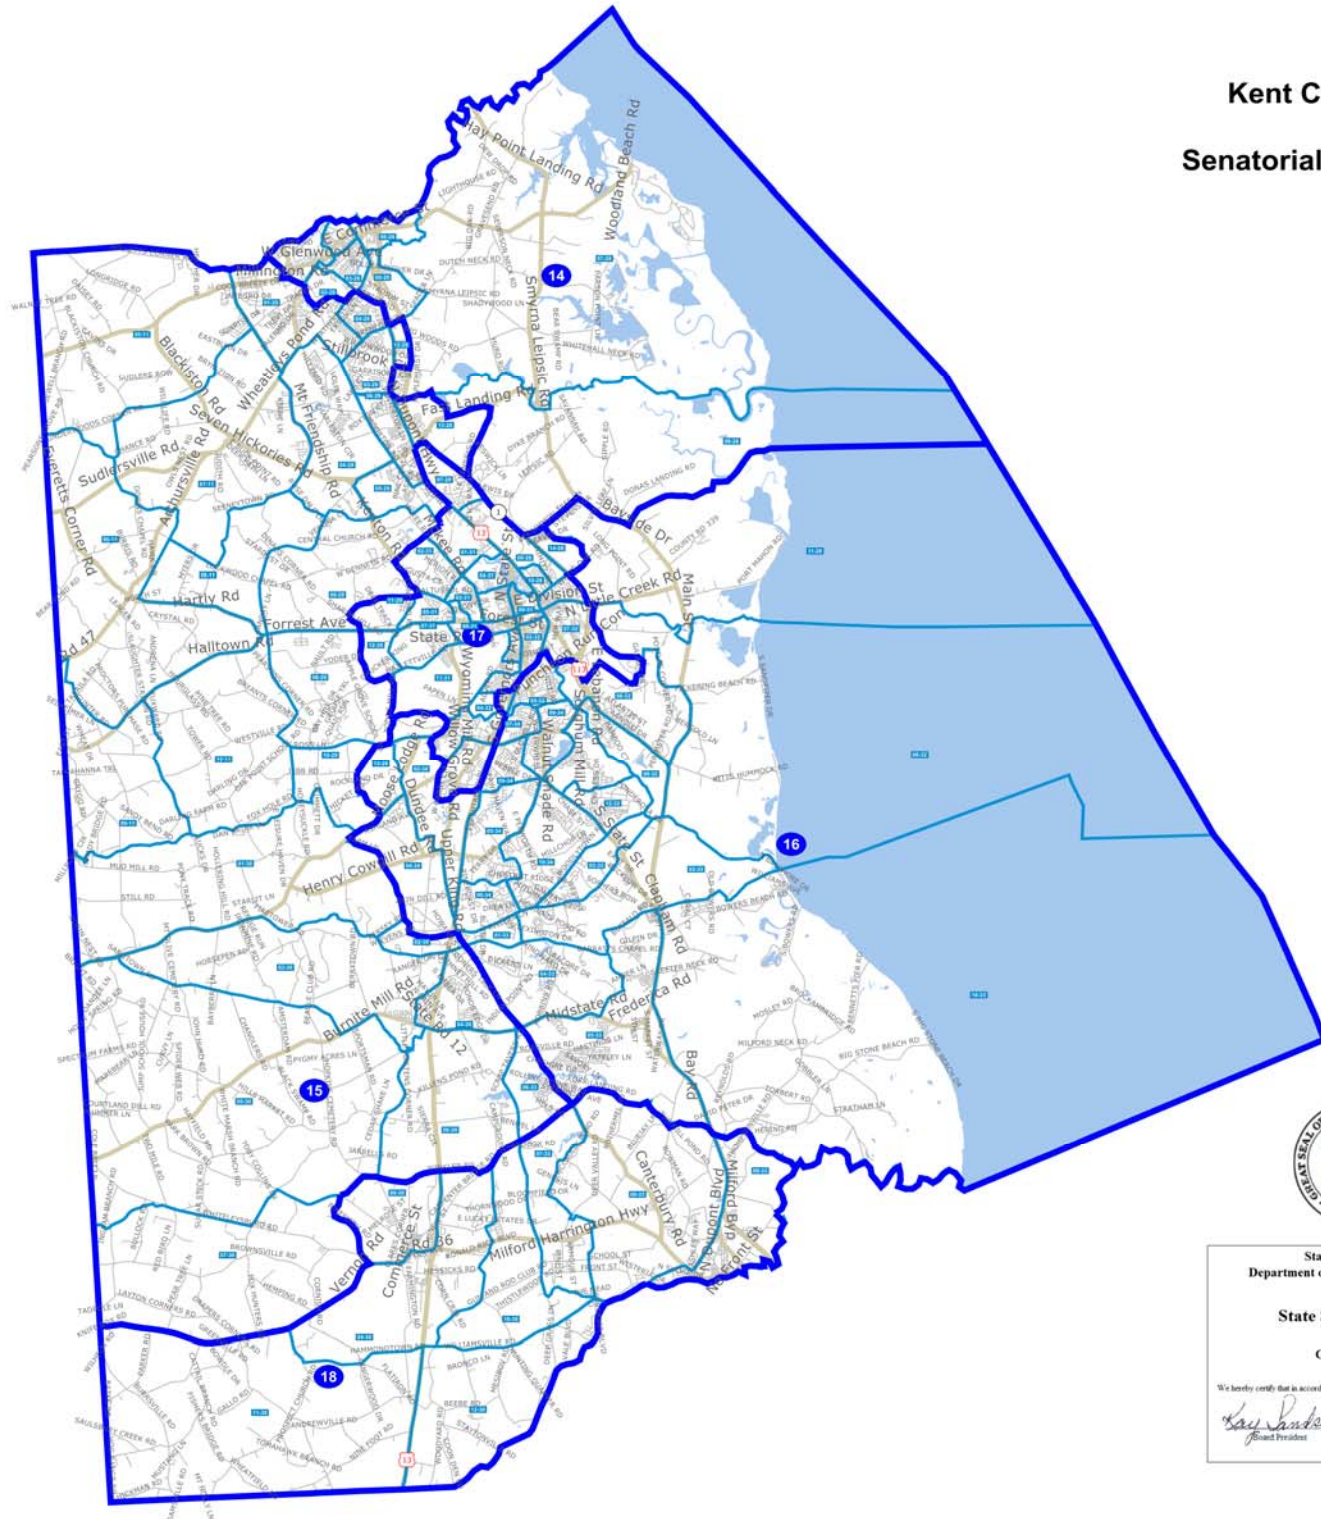

Kent County

Senatorial Districts

Map Layers

- ▬ Senate District Lines
- ▬ Election District Lines
- Water Area

Street Layers

- ▬ Streets
- ▬ Primary
- ▬ Primary (US Divided)
- Primary (State Hwy)

0 2.5 5 7.5
Miles

State of Delaware
Department of Elections for Kent County

State Senatorial Map

Certification

We hereby certify that in accordance with Delaware Code, this map is true and correct.

Kay R. Anderson Board President *John L. Wright* Assistant Director