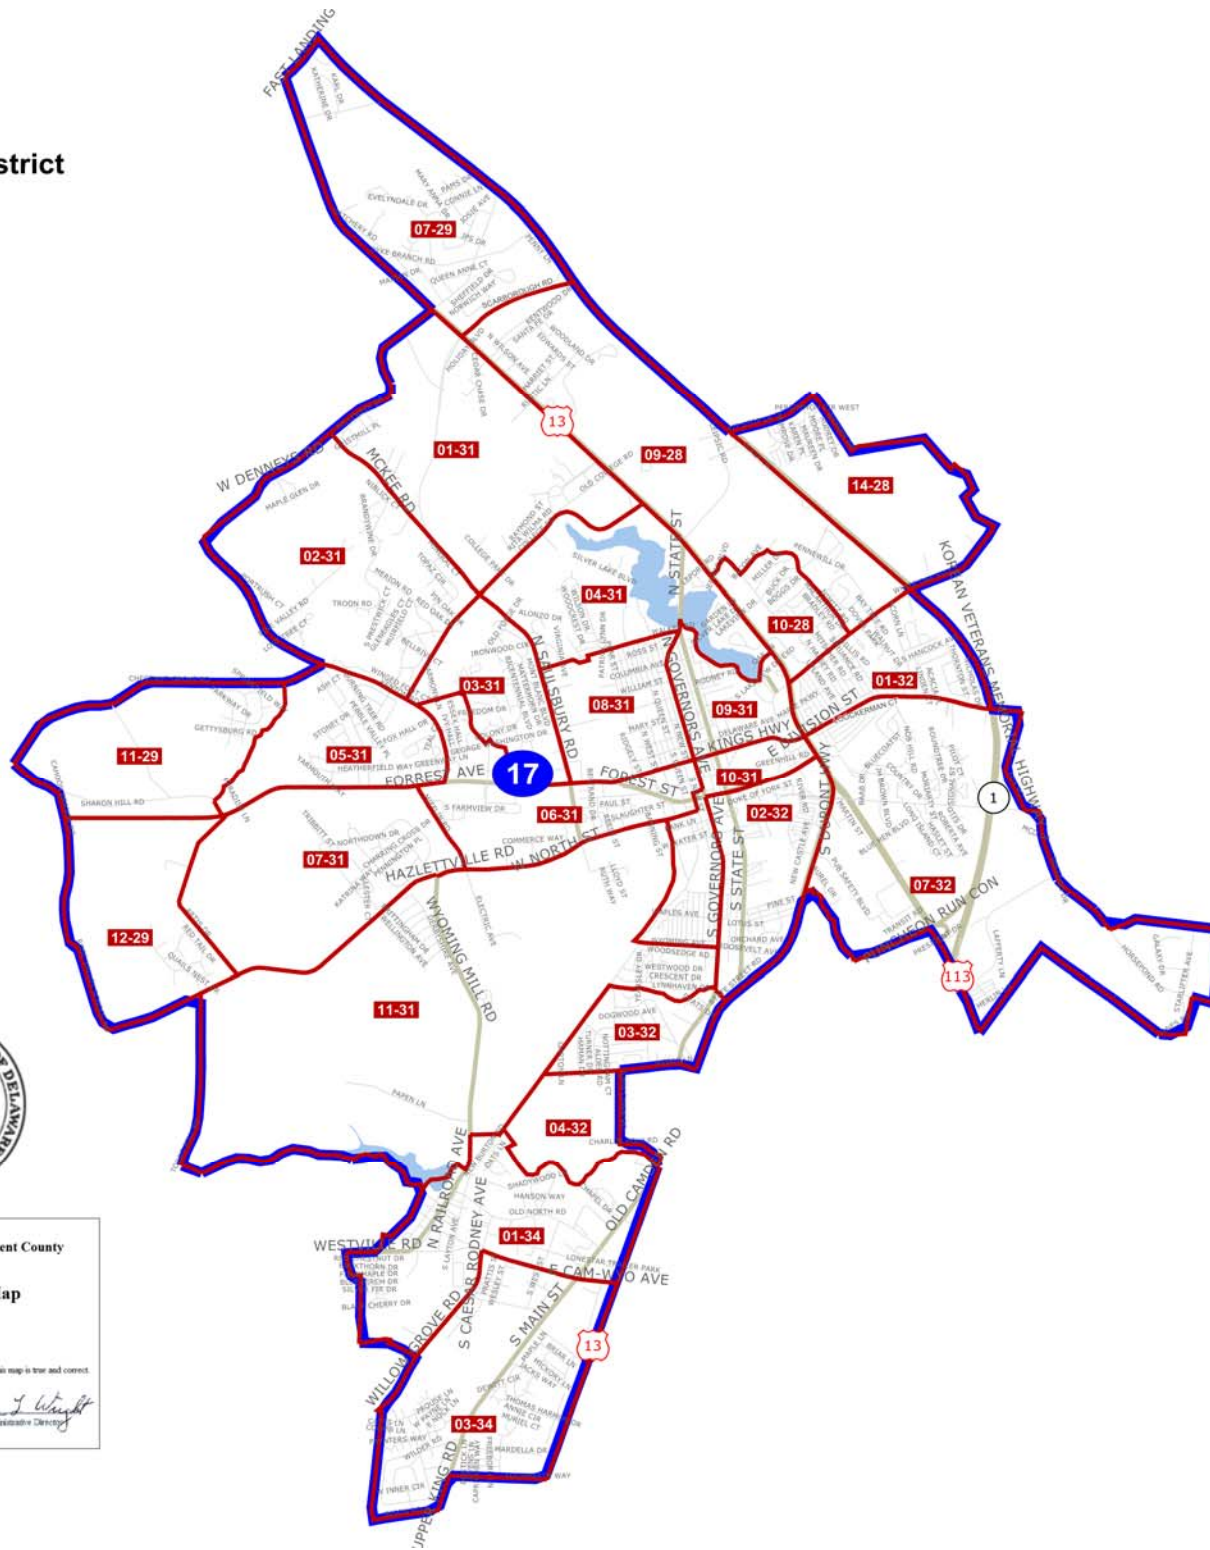

Kent County

17th Senatorial District

State of Delaware
Department of Elections for Kent County

State Senatorial Map

Certification

We hereby certify that in accordance with Delaware Code, this map is true and correct.

Kay Sandstrom Board President
James L. Wright Administrative Director

February 21, 2012

Map Layers

- Senate District Lines
- Election District Lines
- Water

Street Layers

- Streets (edited)
- Primary
- Primary (US Divided)
- Primary (State Hwy)

0 0.5 1 1.5
Miles