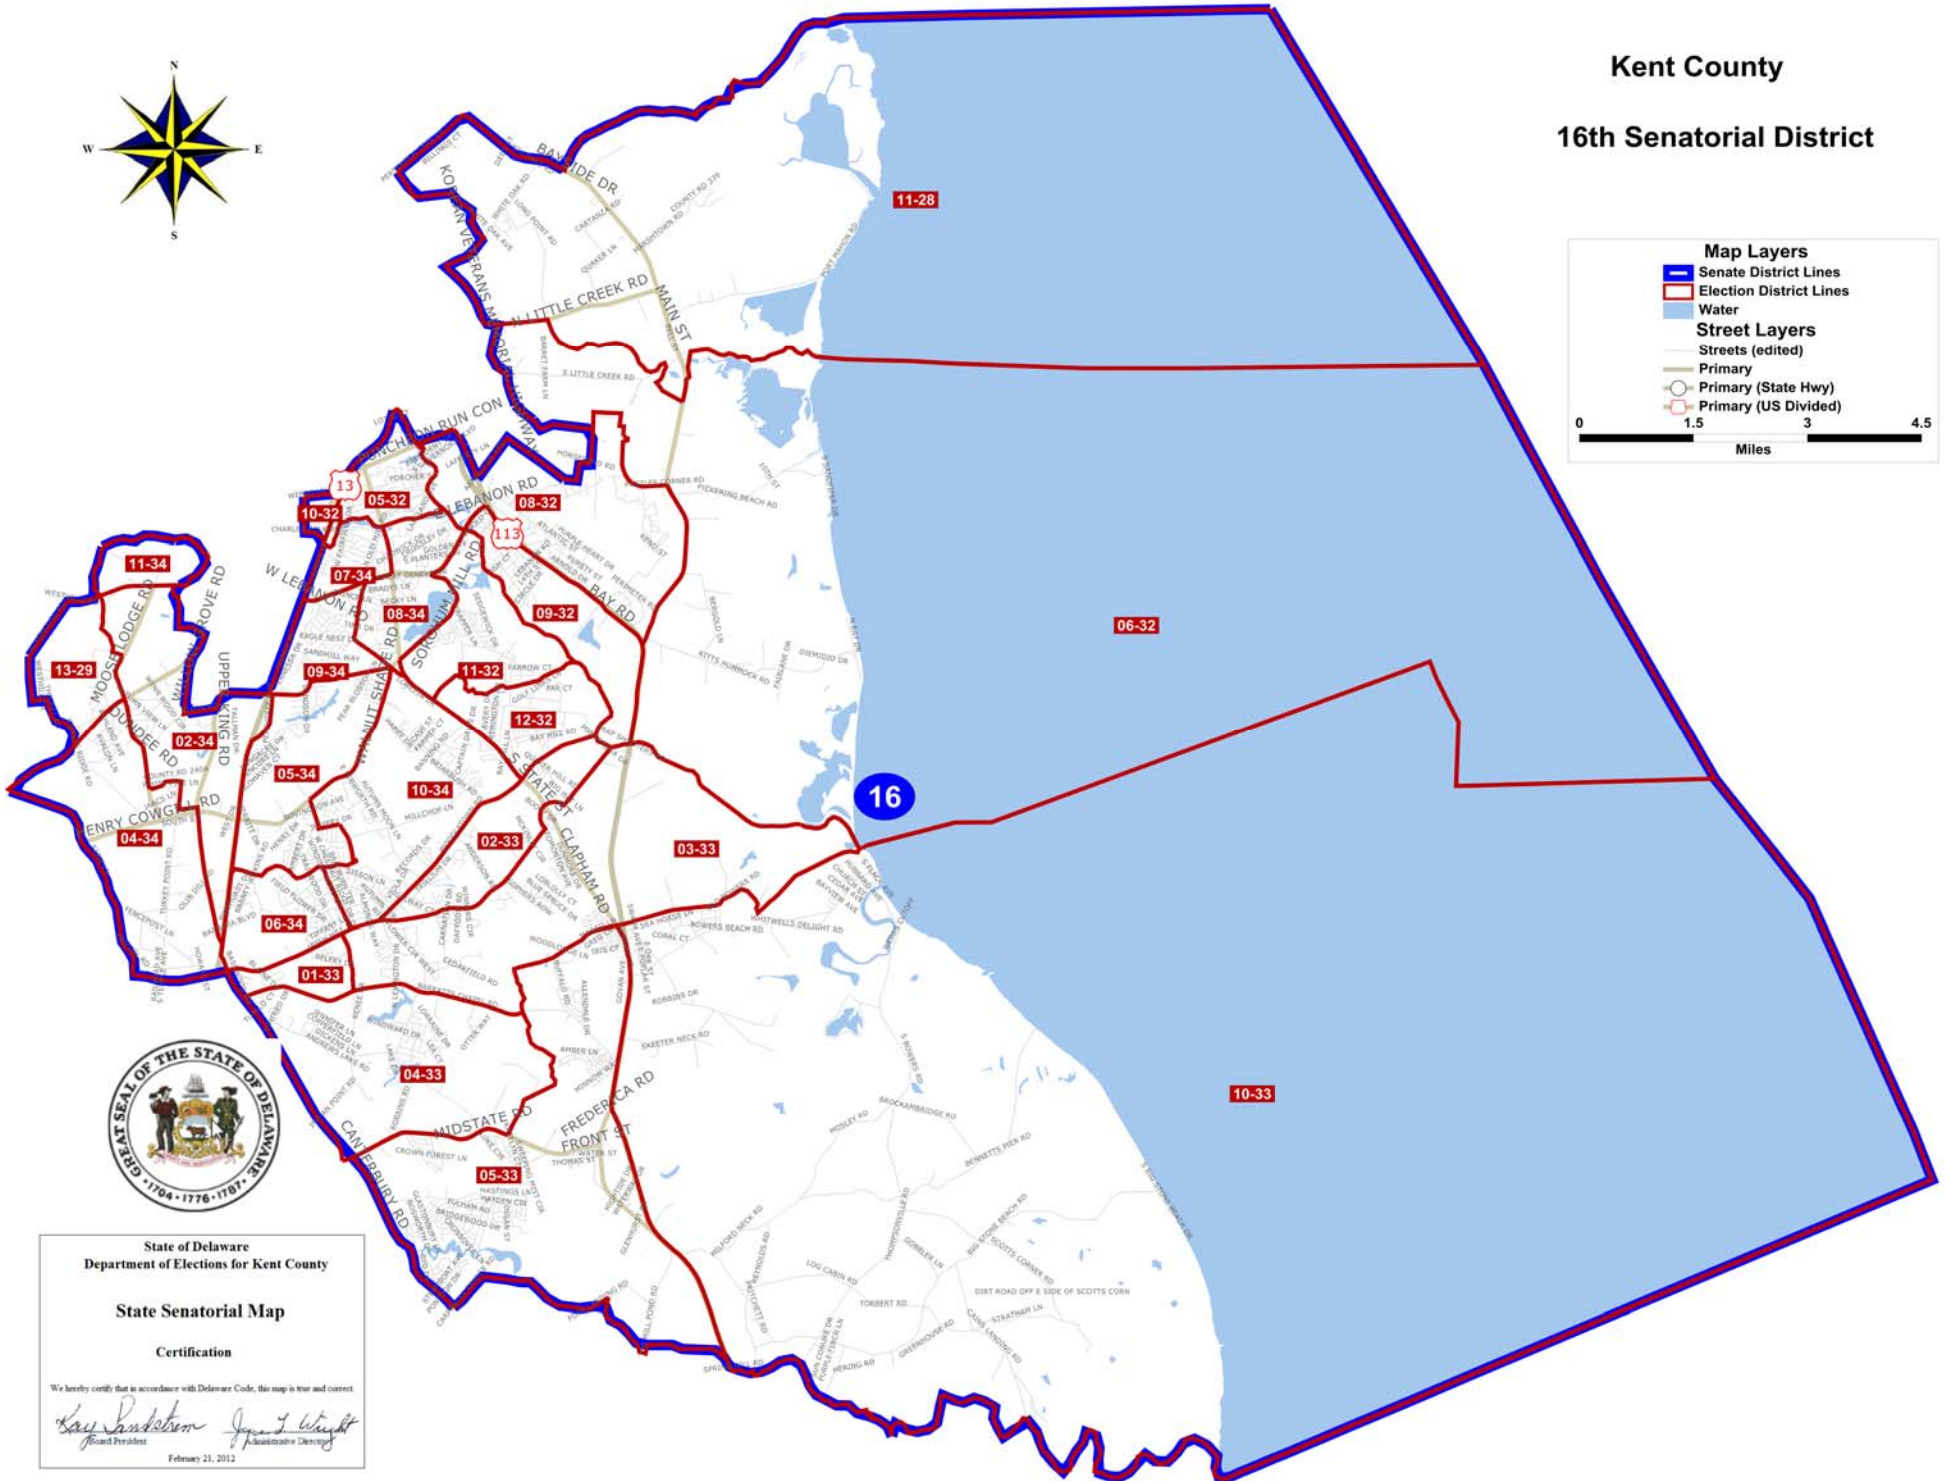

Kent County

16th Senatorial District

Map Layers

- Senate District Lines
- Election District Lines
- Water

Street Layers

- Streets (edited)
- Primary
- Primary (State Hwy)
- Primary (US Divided)

0 1.5 3 4.5
Miles

State of Delaware
Department of Elections for Kent County

State Senatorial Map

Certification

We hereby certify that in accordance with Delaware Code, this map is true and correct.

Kay Vandekam
Board President